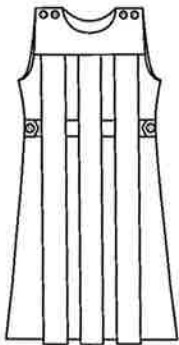

4 - 16 $46.50
Half Sizes $48.50

178 Tunic Jumper,
Plaid 82 with Knollwood Logo