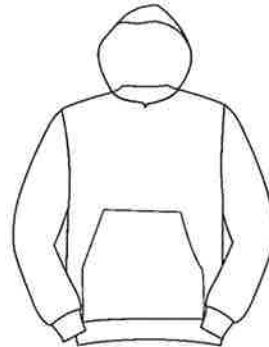

## OUTERWEAR

Shop In-Store or Online  
May 15 - June 15  
and Receive 10% Off

Youth \$16.50  
Adult \$18.50

Navy Sweatshirt with  
Knollwood Logo on Chest

**KNOLLWOOD  
CHRISTIAN**

Youth \$29.50  
Adult \$32.50